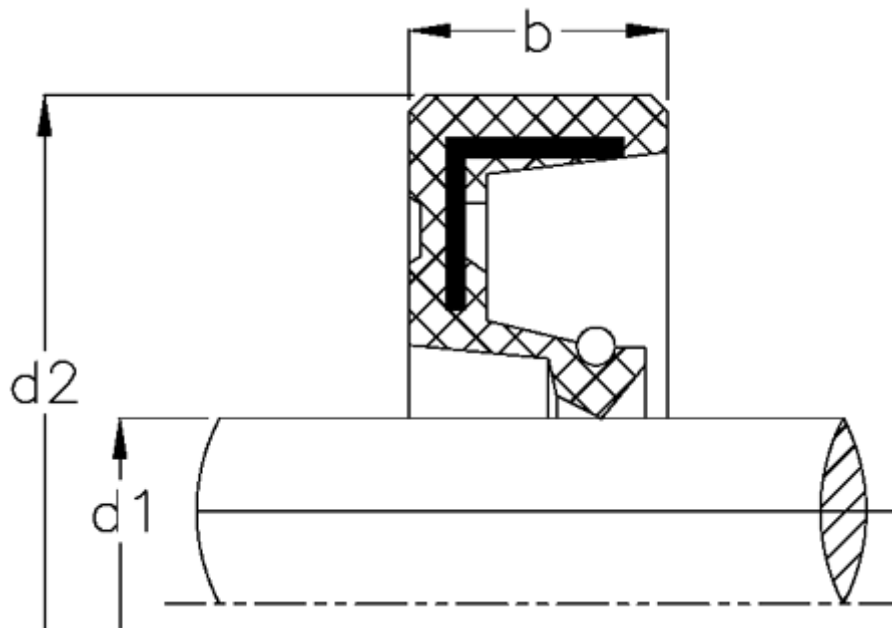

Data Sheet

Article number: 170103200550100000

Description: KLEE Rotary shaft seal WA 3255/10
NBR nitrile rubber, standard

Measures

b = 10
d1 = 32
d2 = 55
Material = NBR